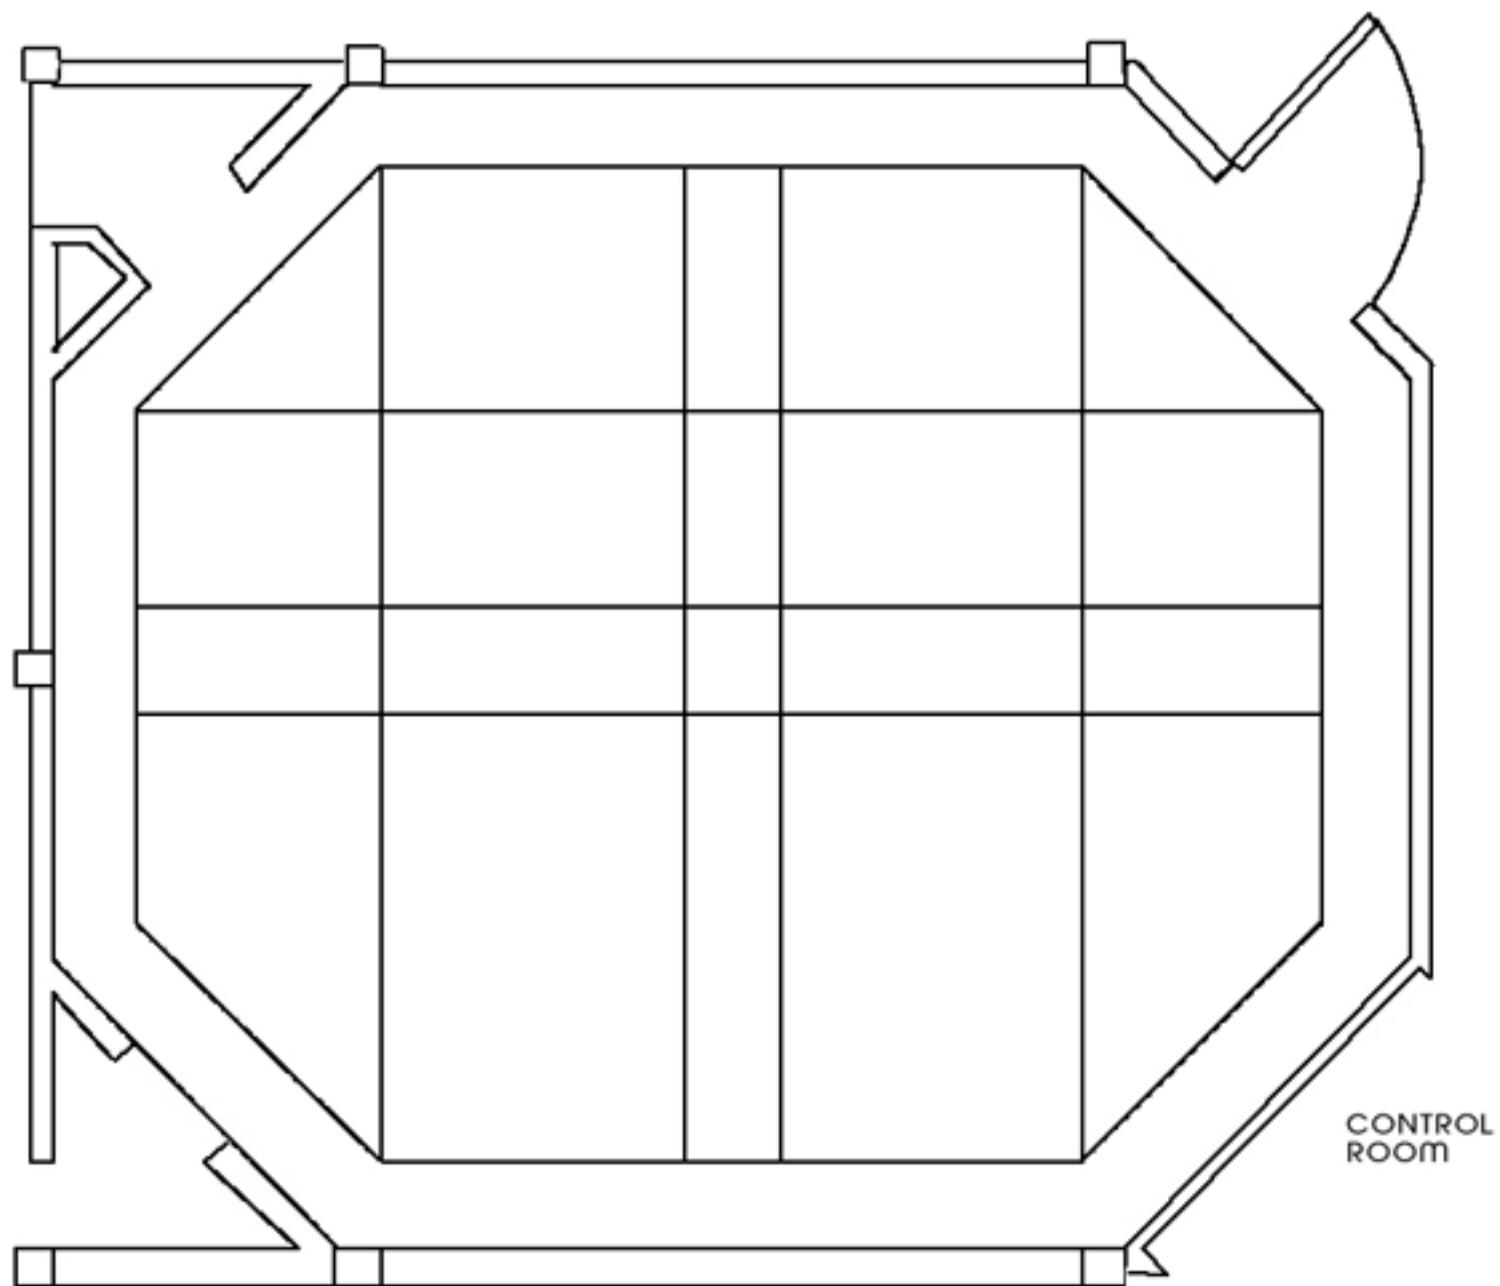

LIGHTING GRID

SCENE DOCK /
WORKHOUSE

CONTROL
ROOM